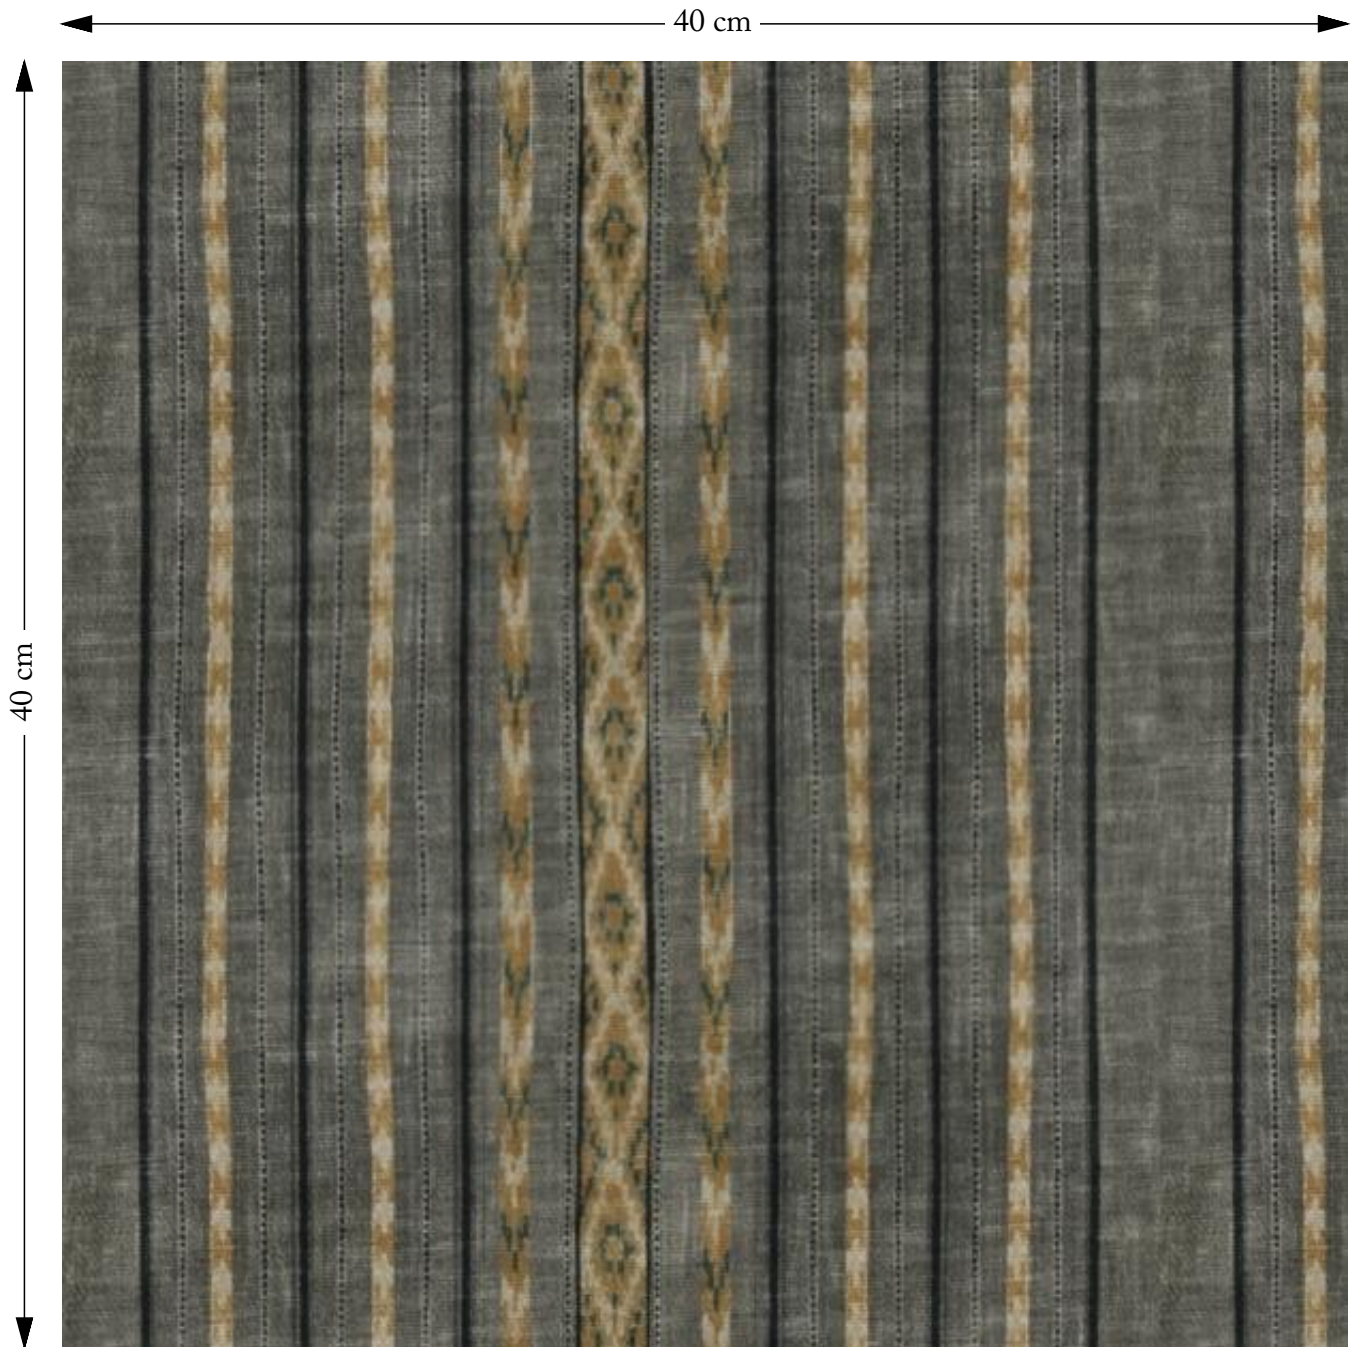

SOFAS & STUFF

The amount of fabric shown above is indicated by the dimension.

V&A Threads of India Opulent Velvets Andhra Weave Slate

Composition: 100% Polyester
Repeat: Horizontal 34.0cm Vertical 26.0cm
Martindale: 40000
Care: Professional Clean Only