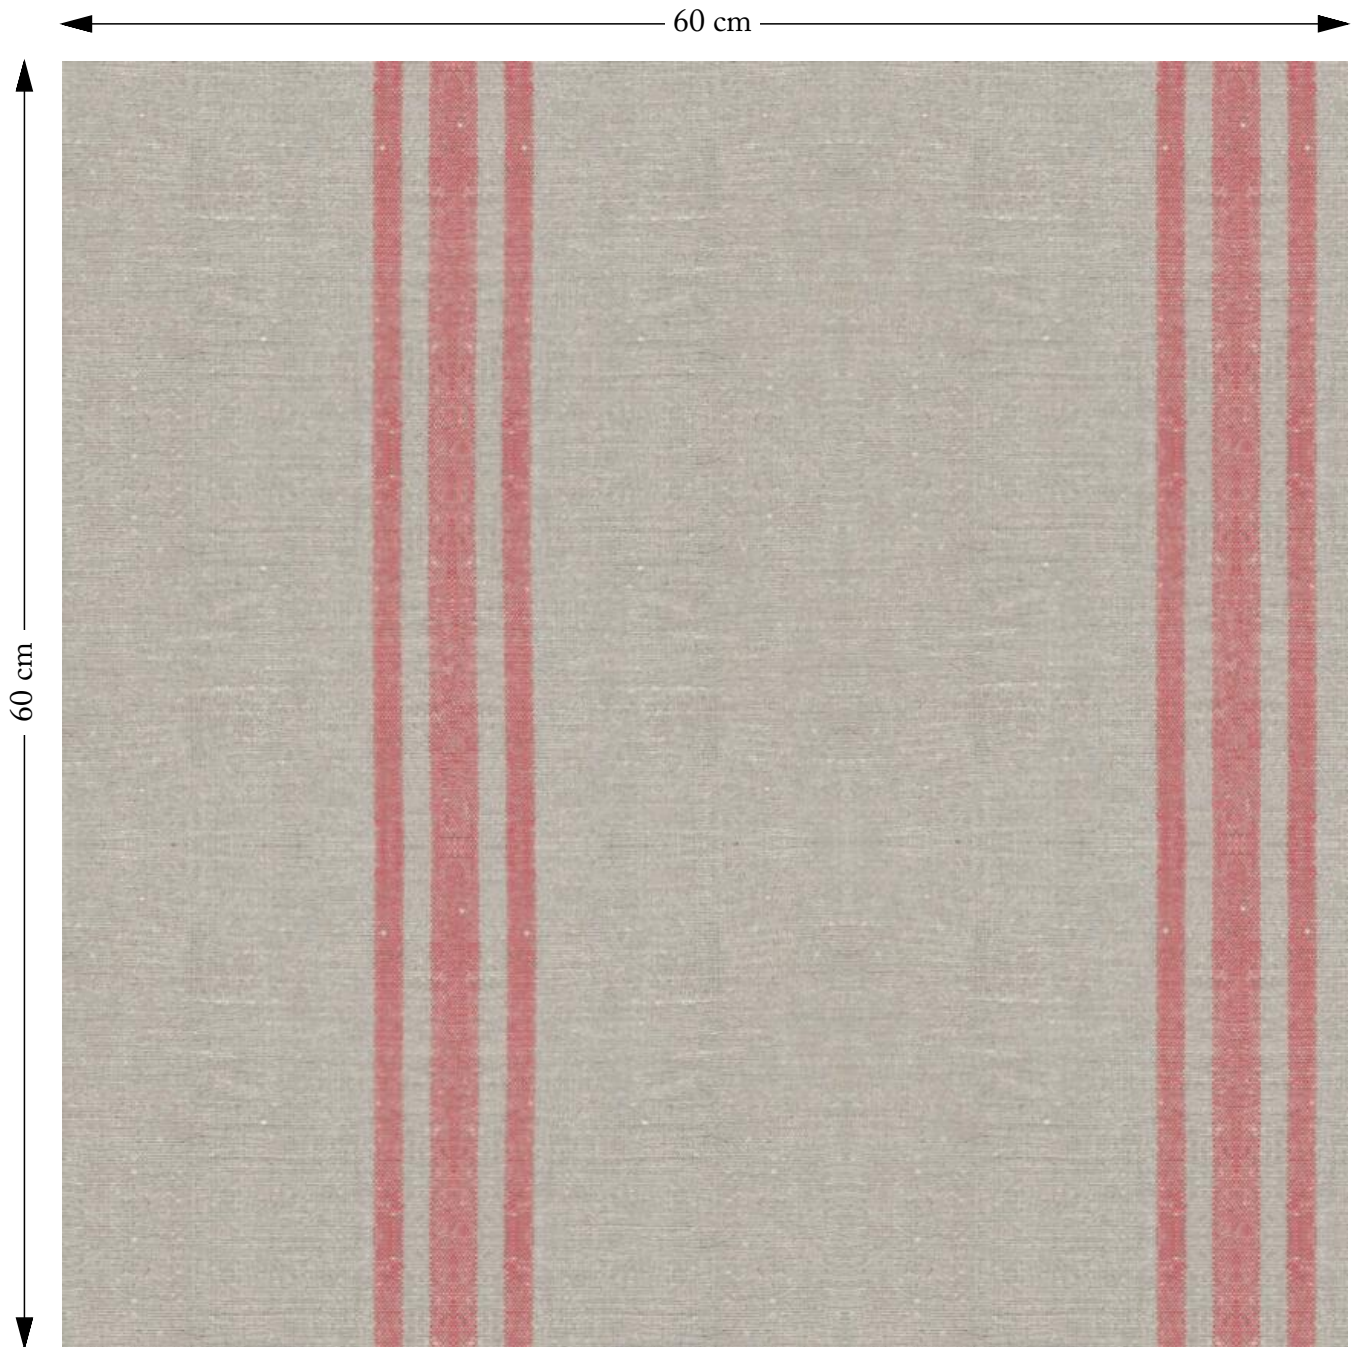

SOFAS & STUFF

The amount of fabric shown above is indicated by the dimension.

Linen Walloon

Composition: 100% Linen

Repeat: Horizontal 0.0cm Vertical 38.5cm

Martindale: 22000

Care: Professional Clean Only

Description: Part of our collection of fabrics that are designed by, or exclusive to us, this organic flax Belgian linen is a stylish, durable and sustainable choice.