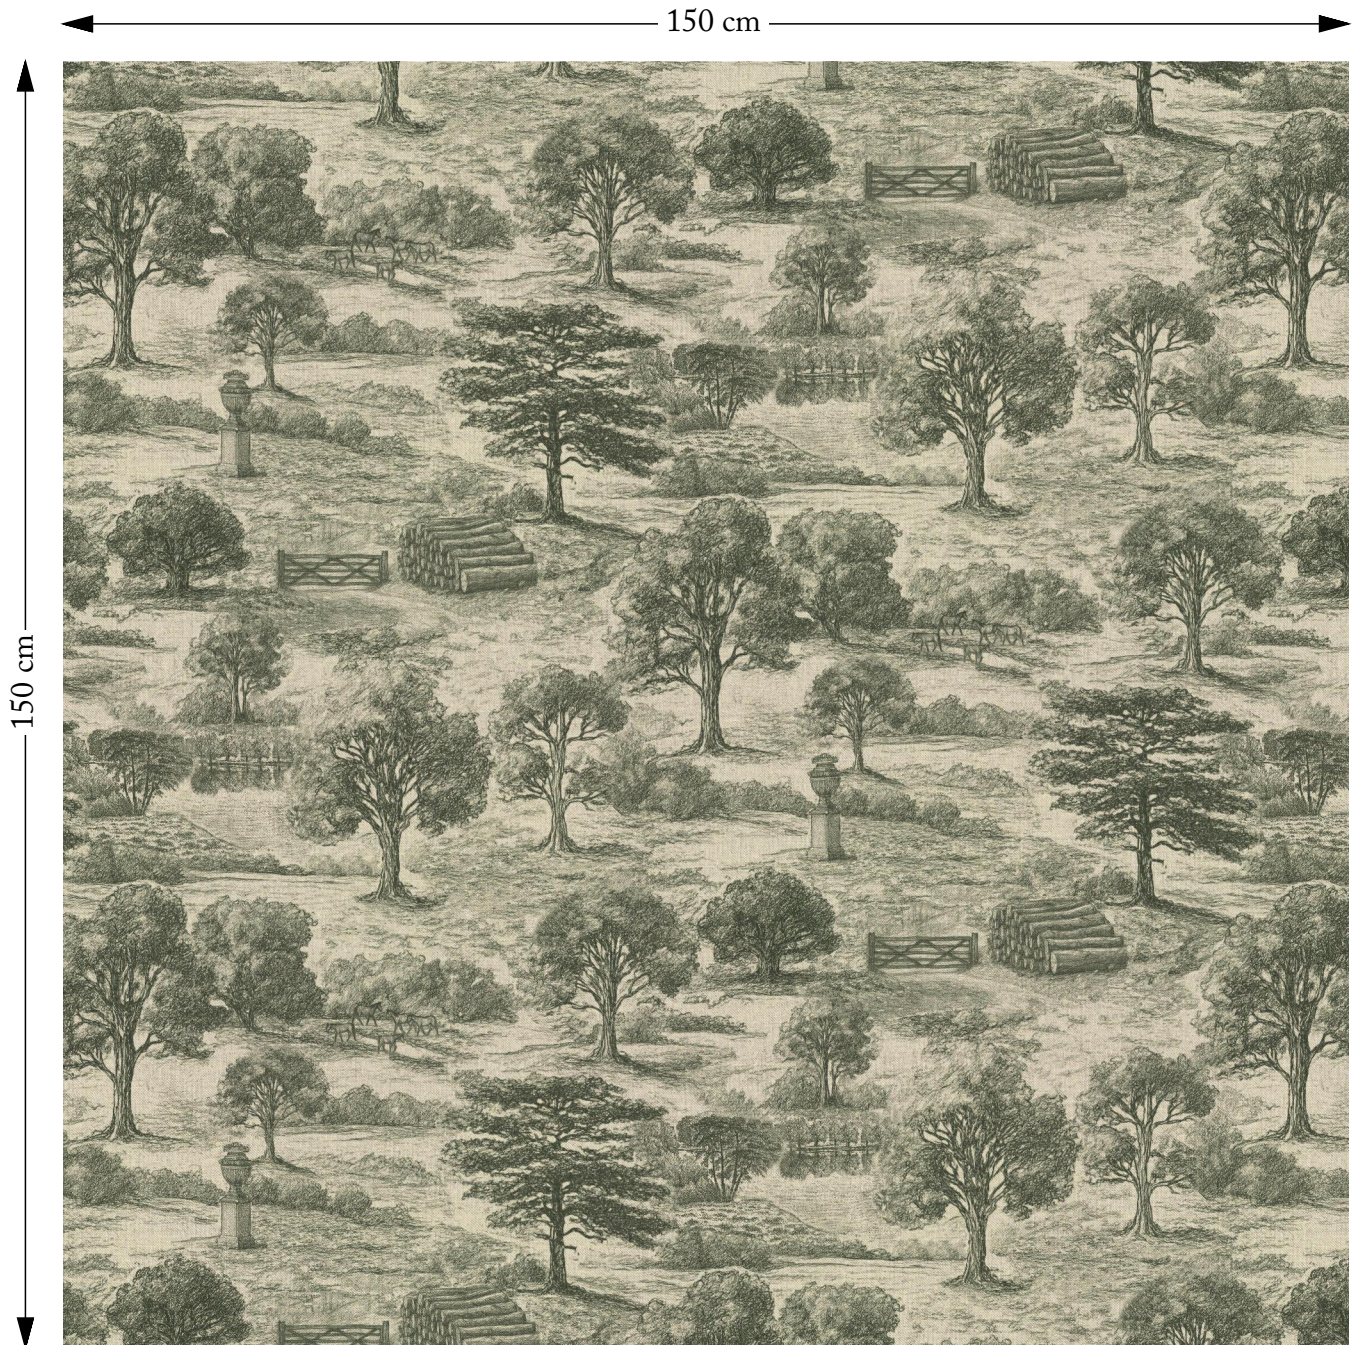

# SOFAS & STUFF

The amount of fabric shown above is indicated by the dimension.

## Woodland Toile Forest Green

Composition: 60% Linen 30% Cotton 10% Nylon

Repeat: Horizontal 137.0cm Vertical 90.9cm

Martindale: 30000

Care: Professional Clean Only

Description: A classic toile design of a rural landscape, with trees, horses and woodland details.