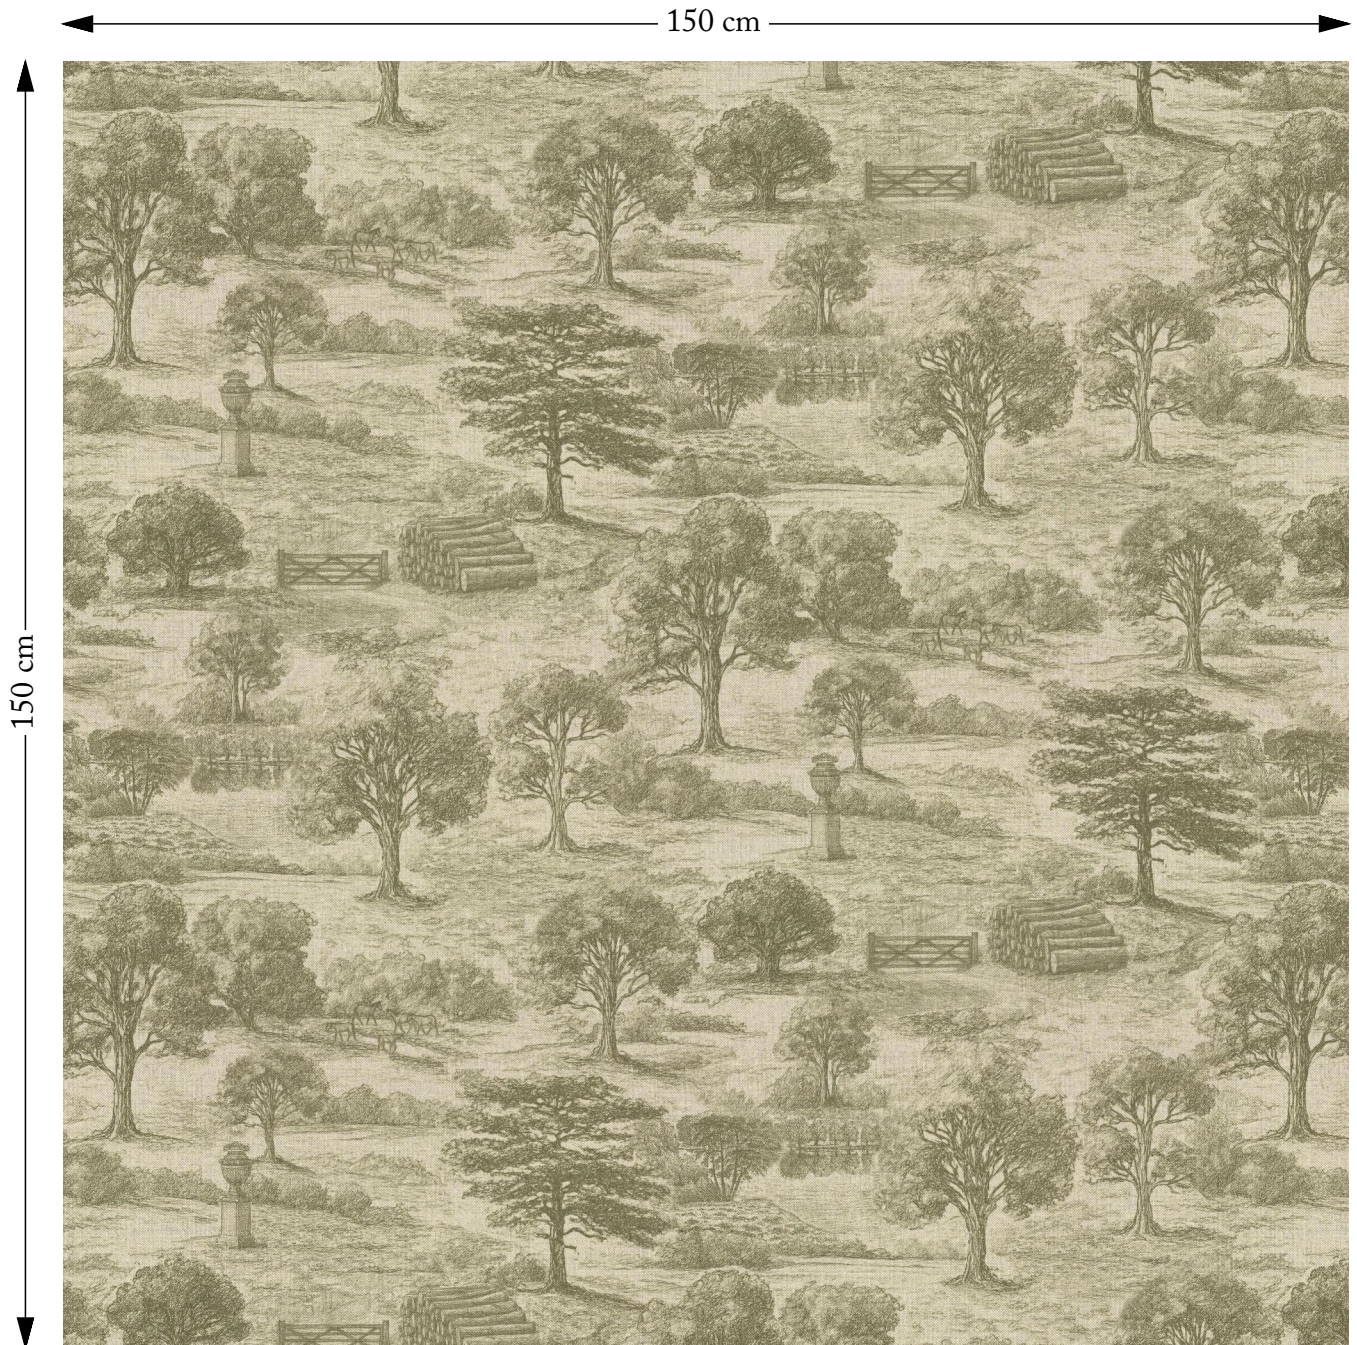

# SOFAS & STUFF

The amount of fabric shown above is indicated by the dimension.

## Woodland Toile Spring Green

Composition: 60% Linen 30% Cotton 10% Nylon

Repeat: Horizontal 137.0cm Vertical 90.9cm

Martindale: 30000

Care: Professional Clean Only

Description: A classic toile design of a rural landscape, with trees, horses and woodland details.